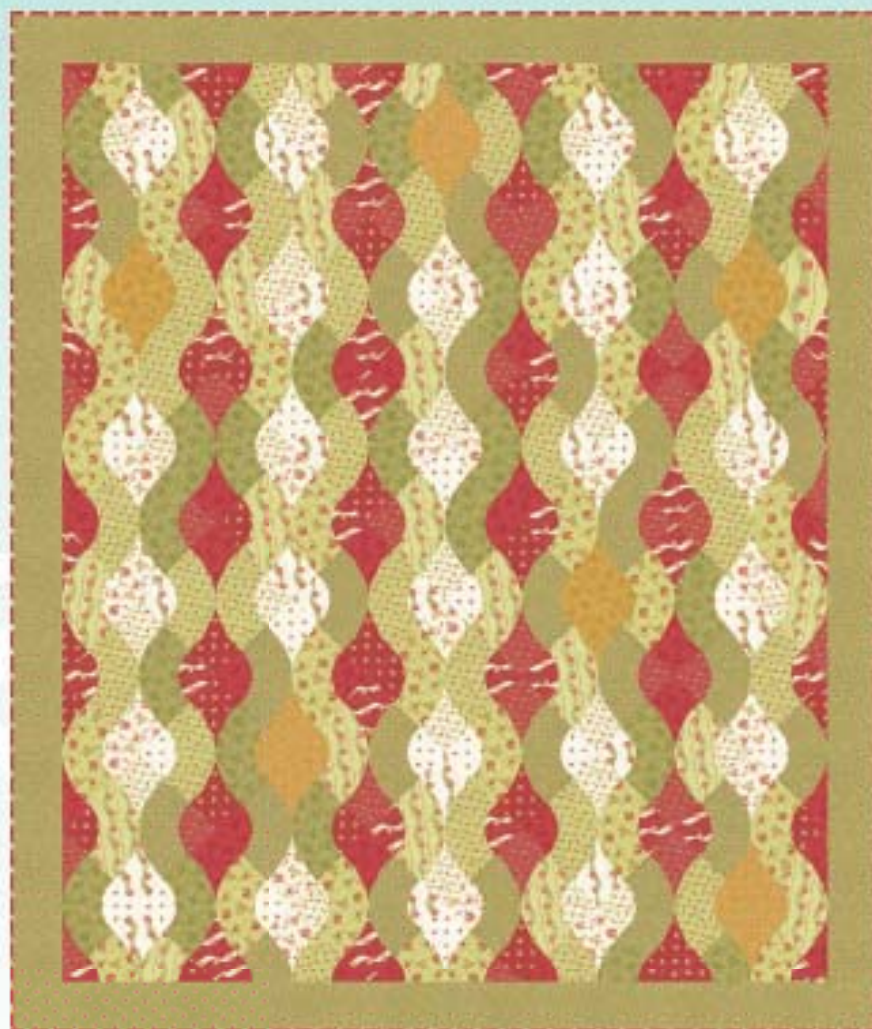

12210 21
HOLLY GREEN

12210 20
SANTA RED

12210 18
SANTA RED

12210 22
HOLLY GREEN

12210 23
HOLLY GREEN

12210 13
IVORY

12210 12
IVORY

12210 15
IVORY

12210 11
IVORY

12210 14
IVORY

moda

"December in New York"
PS14630

Quilt Size: 72" x 85" *Minick & Simpson* PS14630

Jacquards

12210 25
HOLLY GREEN

12210 24
SANTA RED

12210 26
IVORY

DELIVERY: JUNE 2009

44"-45" 100% Cotton Flannels: 16
Brushed Homespun: 13
Jacquards: 3

Asst. 14630-15 15 yards of each flannels
Asst. 14630-10 10 yards of each flannels
Asst. 12210-12 12 yards of each wovens