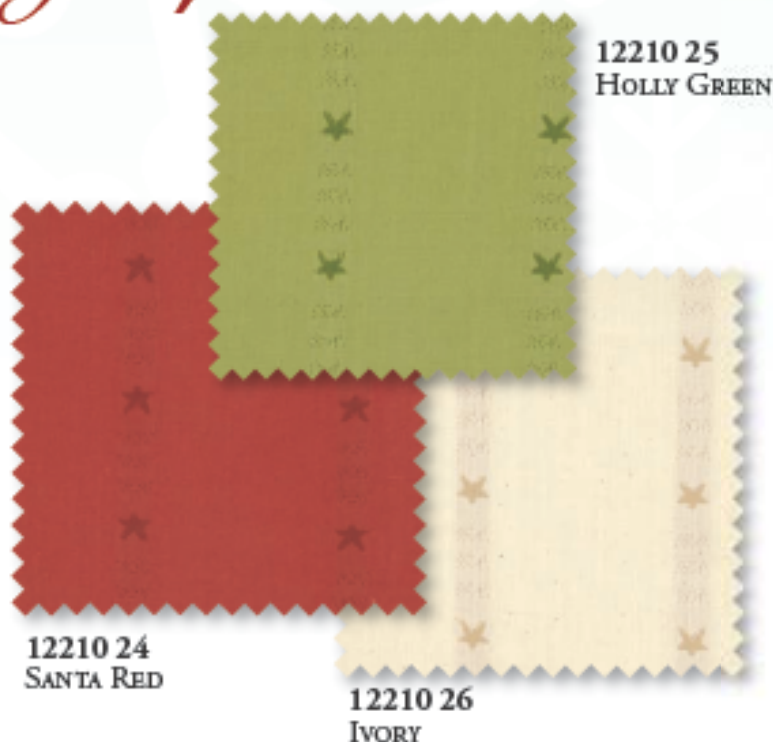

14631 13F BELLS
GREEN

14632 23F WRAPPING
TONAL GREEN

14635 13F MOONS
GREEN

moda

Brushed Homespuns

12210 17
SANTA RED

12210 19
SANTA RED

12210 16
SANTA RED

12210 21
HOLLY GREEN

12210 20
SANTA RED

12210 18
SANTA RED

12210 22
HOLLY GREEN

12210 23
HOLLY GREEN

12210 13
IVORY

12210 12
IVORY

12210 15
IVORY

12210 11
IVORY

12210 14
IVORY

moda

"December in New York"
PS14630

Quilt Size: 72" x 85" *Minick & Simpson* PS14630

Jacquards

12210 25
HOLLY GREEN

12210 24
SANTA RED

12210 26
IVORY

DELIVERY: JUNE 2009

44"-45" 100% Cotton Flannels: 16
Brushed Homespun: 13
Jacquards: 3

Asst. 14630-15 15 yards of each flannels
Asst. 14630-10 10 yards of each flannels
Asst. 12210-12 12 yards of each wovens